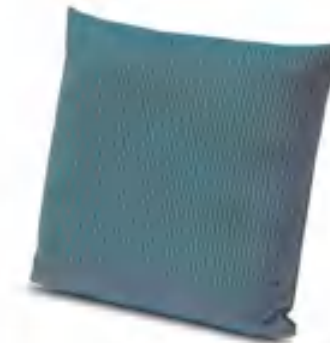

RAFAH

1R4CU00703 - Col. 22

CUSCINO - CUSHION 60x60 CM - 24x24 IN
68% CO - 32% VI