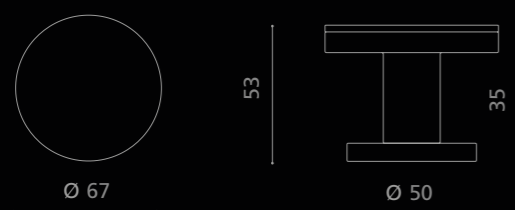

PERLA_{XL}

MADREPERLA ○

PERLAXLMPF4
Pomolo pull&push in Madreperla bianca. Montatura in ottone cromato.
White Mother of Pearl pull&push knob. Chrome plated brass base.

PERLAXLCRF4

PERLAXLMPF4

PERLAXLSMF4

LEATHER XL