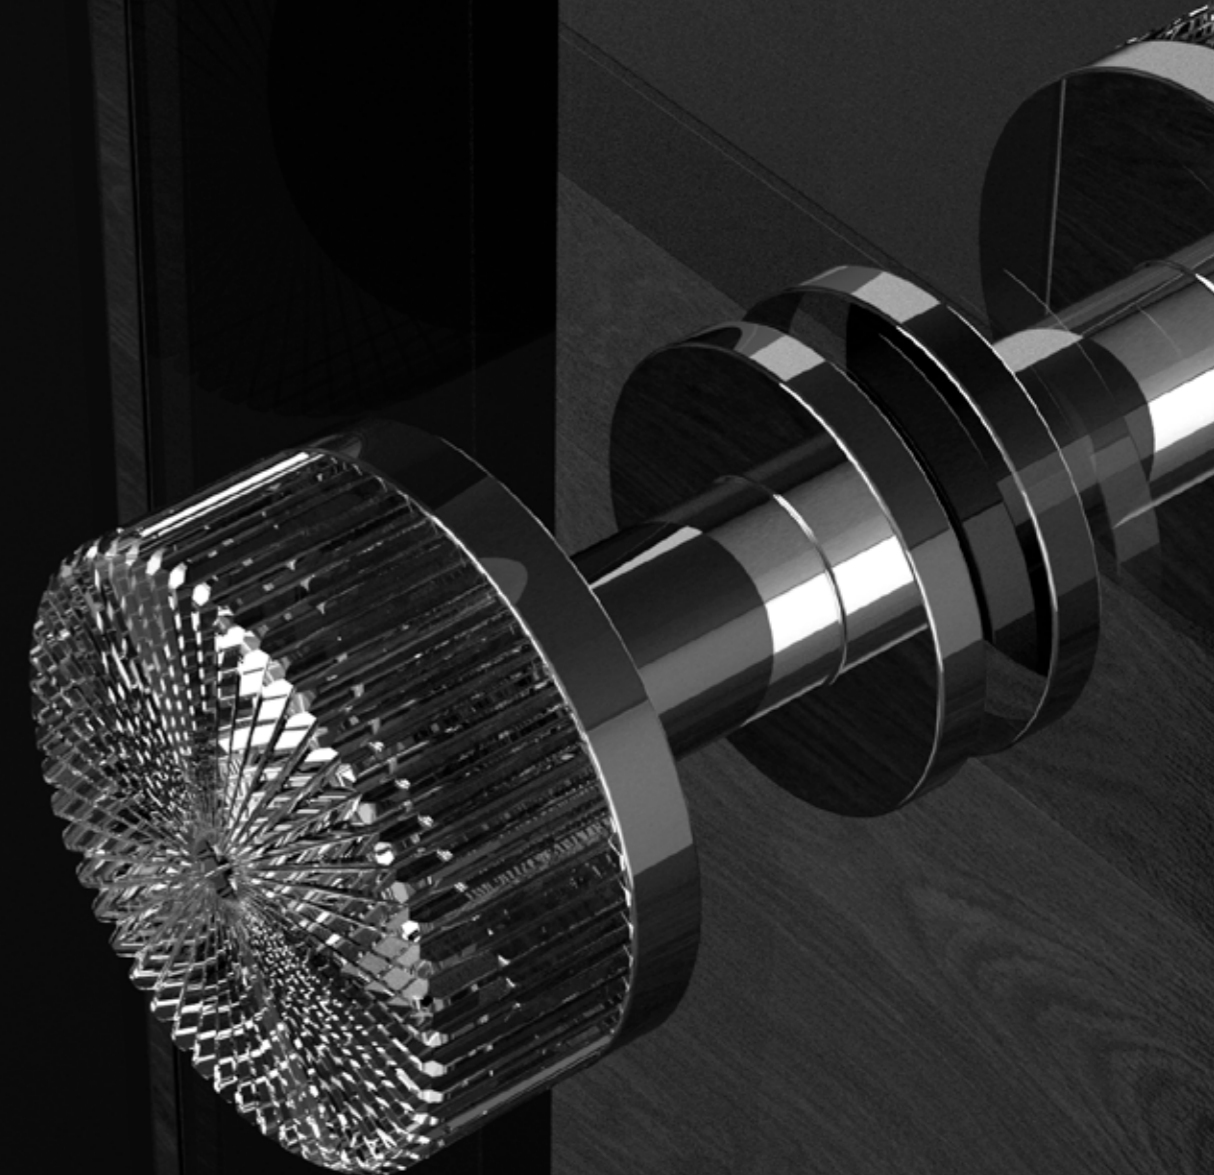

RAYPULLXLT01F4
Pomolo pull&push in cristallo 24% pb trasparente, molato
a mano con mole a pietra. Montatura in ottone cromato.
*Hand bevelled in stone, 24%Pb clear crystal pull&push knob.
Chrome plated brass base.*