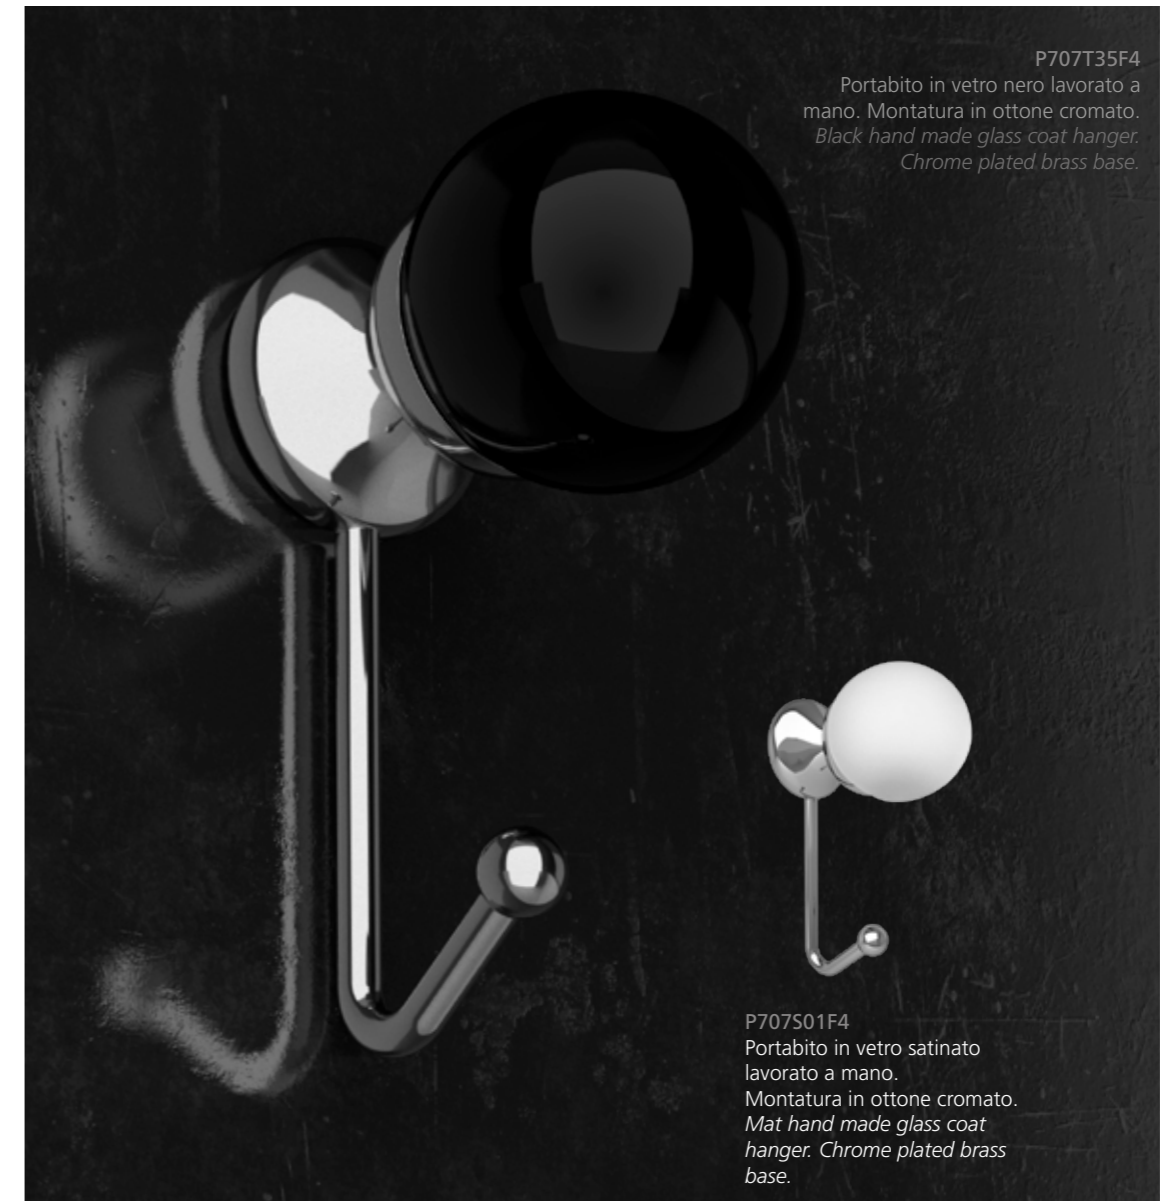

SFERA Coat - P707

GEO Coat - P708

Florence Glass
ATELIER

P707T35F4
Portabito in vetro nero lavorato a mano. Montatura in ottone cromato.
Black hand made glass coat hanger. Chrome plated brass base.

P707S01F4
Portabito in vetro satinato lavorato a mano.
Montatura in ottone cromato.
Mat hand made glass coat hanger. Chrome plated brass base.