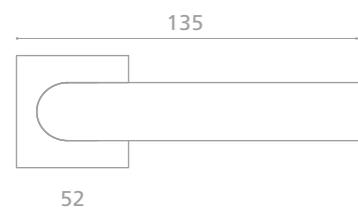

ROUND Home

Cristallo
DE' MEDICI
Pb 24%

ROUNDHTS30F4OP9PT
Maniglia in cristallo 24% Pb trasparente/nero,
molato a mano con mole a pietra.
Montatura in ottone cromato con bocchetta patent
*Hand bevelled in stone, 24%Pb clear/black crystal door handle.
Chrome plated brass base with patent key hole.*