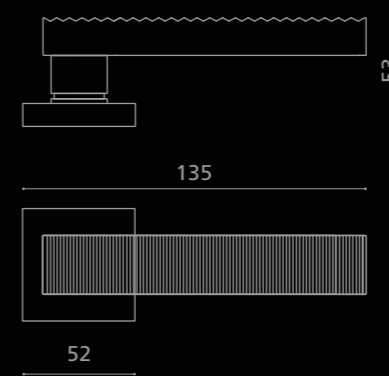

Fori chiave disponibili / Available key holes

Fori chiave disponibili / Available key holes