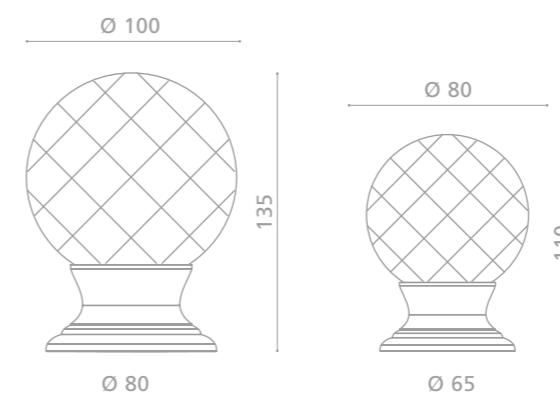

MARGHERITA

Pull&Push

Cristallo
DE' MEDICI
Pb 24%

MA100T01F4
Pomolo pull&push in cristallo trasparente 24% Pb, molato a mano con mole a pietra. Montatura in ottone cromato.
Hand bevelled in stone, 24% Pb clear crystal pull&push knob. Chrome plated brass base.

STELLA

Pull&Push

Cristallo
DE' MEDICI
Pb 24%

ST100T01F4
Pomolo pull&push in cristallo trasparente 24% Pb, molato a mano con mole a pietra. Montatura in ottone cromato.
Hand bevelled in stone, 24% Pb clear crystal pull&push knob. Chrome plated brass base.