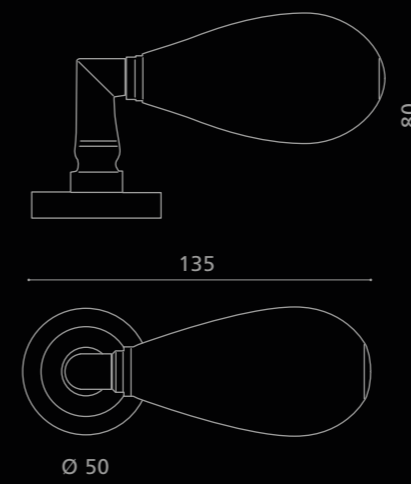

GOCCIA White/Gold

Fori chiave disponibili / Available key holes

GOCCIA Black/Silver

Fori chiave disponibili / Available key holes