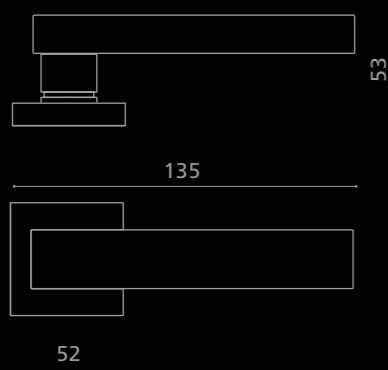

Fori chiave disponibili / Available key holes