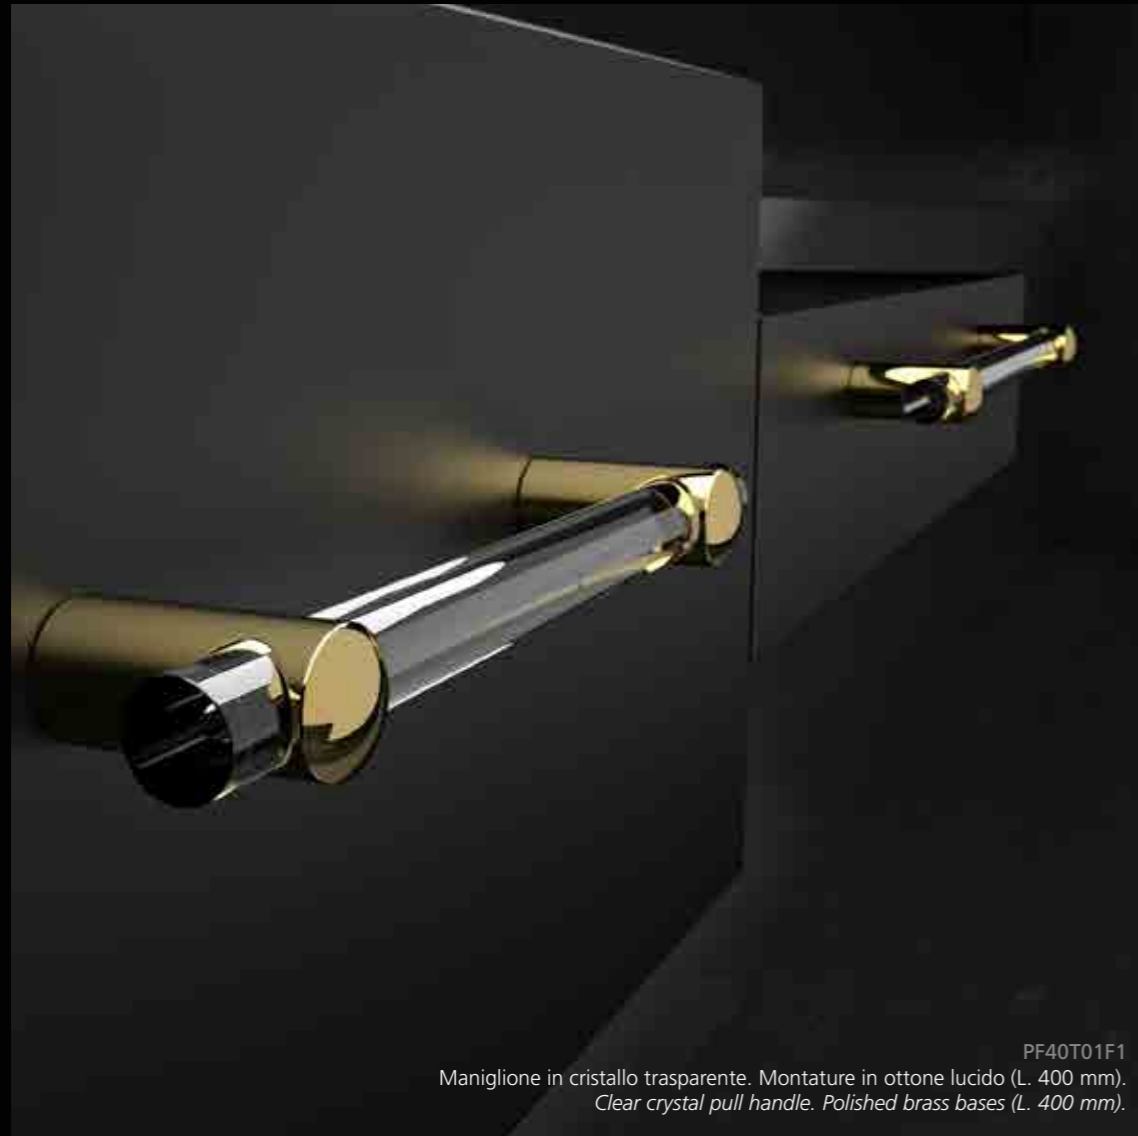

MANIGLIONI *PULL HANDLES*
MANIGLIETTE *FURNITURE HANDLES*
PORTABITI *COAT HANGERS*
COPRINTERRUTTORI *SWITCH COVERS*

PROFILI

PF40T01F1
Maniglione in cristallo trasparente. Montature in ottone lucido (L. 400 mm).
Clear crystal pull handle. Polished brass bases (L. 400 mm).