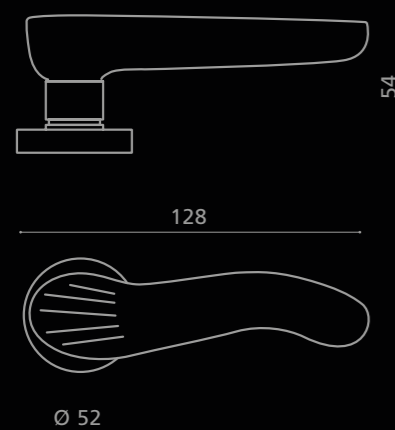

KIARA

Cristallo
DE' MEDICI
Pb 24%

KIARAT01F4OP2PT
Maniglia in cristallo trasparente 24% Pb,
molato a mano con mole a pietra.
Montatura in ottone cromato con bocchetta patent.
*Hand bevelled in stone, 24%Pb clear crystal door handle.
Chrome plated brass base, with patent key hole.*

KIARAS01F4OP2
Maniglia in cristallo satinato 24% Pb,
molato a mano con mole a pietra. Montatura in ottone cromato.
*Hand bevelled in stone, 24%Pb mat crystal door handle.
Chrome plated brass base.*

KIARAT05F1OP2
Maniglia in cristallo colore ambra 24% Pb,
molato a mano con mole a pietra. Montatura in ottone lucido.
*Hand bevelled in stone, 24%Pb amber colour crystal door handle.
Polished brass base.*