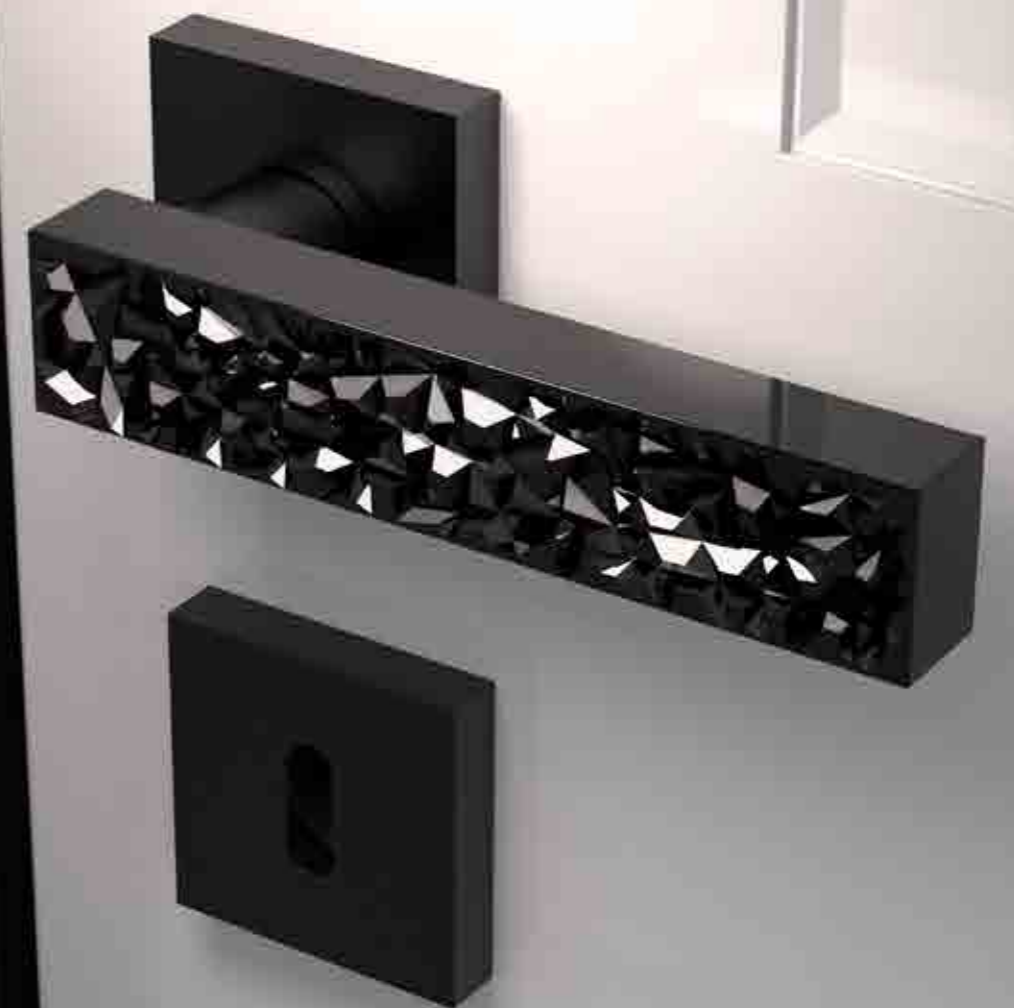

KYMIHT01F4OP9PT
Maniglia in cristallo trasparente/sabbiato 24% Pb,
molato a mano con mole a pietra.
Montatura in ottone cromato con bocchetta patent.
*Hand bevelled in stone, 24%Pb clear/mat crystal door handle.
Chrome plated brass base with patent key hole.*