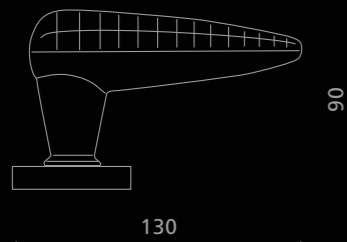

Fori chiave disponibili / Available key holes

PATENT

YALE

WC