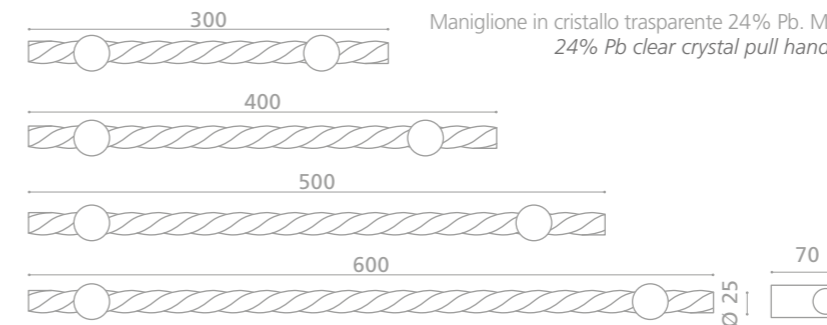

MANIGLIONI *PULL HANDLES*
MANIGLIETTE *FURNITURE HANDLES*
PORTABITI *COAT HANGERS*
COPRINTERRUTTORI *SWITCH COVERS*

PROFILI

PF40T01F1
Maniglione in cristallo trasparente. Montature in ottone lucido (L. 400 mm).
Clear crystal pull handle. Polished brass bases (L. 400 mm).

PF40S01F4
Maniglione in cristallo satinato. Montature in ottone cromato (L. 400 mm).
Mat crystal pull handle. Chrome plated brass bases (L. 400 mm).

TORCÉ

TR60T01F4
Maniglione in cristallo trasparente 24% Pb. Montature in ottone cromato (L. 600 mm).
24% Pb clear crystal pull handle. Chrome plated brass bases (L. 600 mm).

TR60T01F1
Maniglione in cristallo trasparente 24% Pb. Montature in ottone lucido (L. 600 mm).
24% Pb clear crystal pull handle. Polished brass bases (L. 600 mm).

M510

Cristallo
DE' MEDICI®
Pb 24%

M510T01F4CF96
Maniglia in cristallo trasparente.
Montature in ottone cromato (L. 130 mm).
*Clear crystal furniture handle.
Chrome plated brass bases (L. 130 mm).*