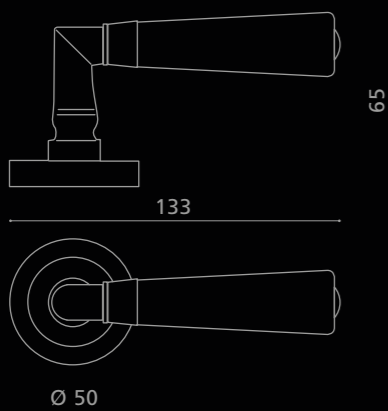

ELKALT01F40P2PT
Maniglia in cristallo trasparente 24% Pb,
molato a mano con mole a pietra.
Montatura in ottone cromato con bocchetta patent.
*Hand bevelled in stone, 24%Pb clear crystal door handle.
Chrome plated brass base with patent key hole.*