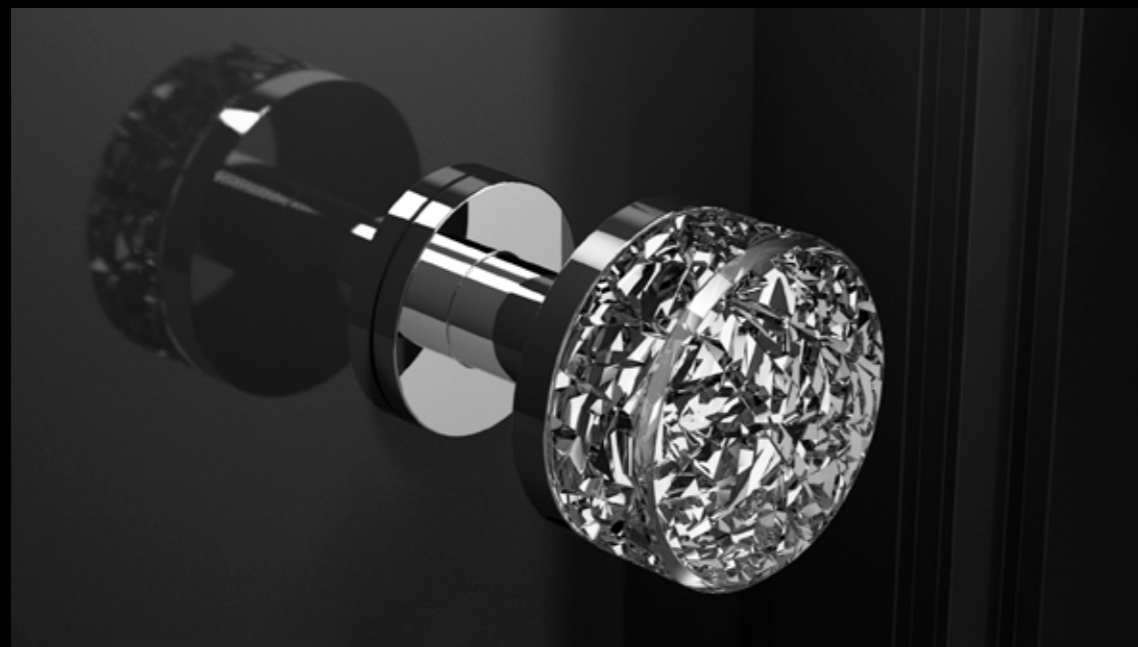

MIRAGE Pull XL

Cristallo
DE' MEDICI®
Pb 24%

MIRAGEPULLXLT01F4
Pomolo pull&push in cristallo 24% pb trasparente,
molato a mano con mole a pietra. Montatura in ottone cromato.
*Hand bevelled in stone, 24%Pb clear crystal pull&push knob.
Chrome plated brass base.*