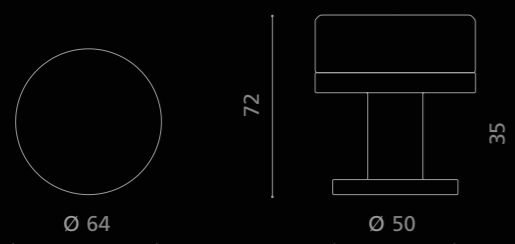

RAYPULLXLT01F4
Pomolo pull&push in cristallo 24% pb trasparente, molato
a mano con mole a pietra. Montatura in ottone cromato.
*Hand bevelled in stone, 24%Pb clear crystal pull&push knob.
Chrome plated brass base.*