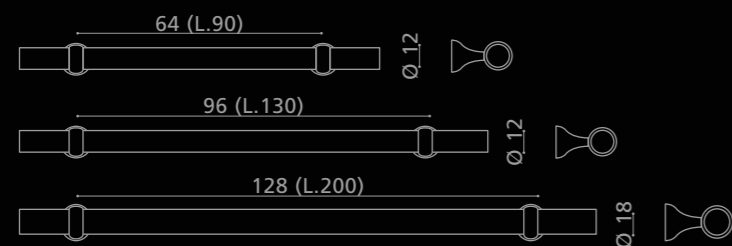

M510

Cristallo
DE' MEDICI®
Pb 24%

FOGLIA

The Luxury®
LEAF