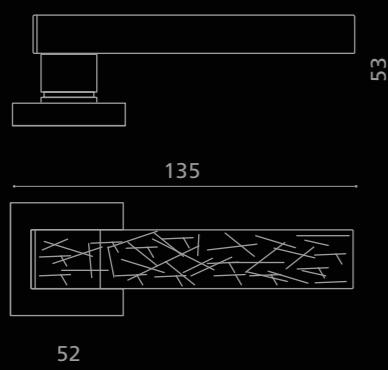

Fori chiave disponibili / Available key holes