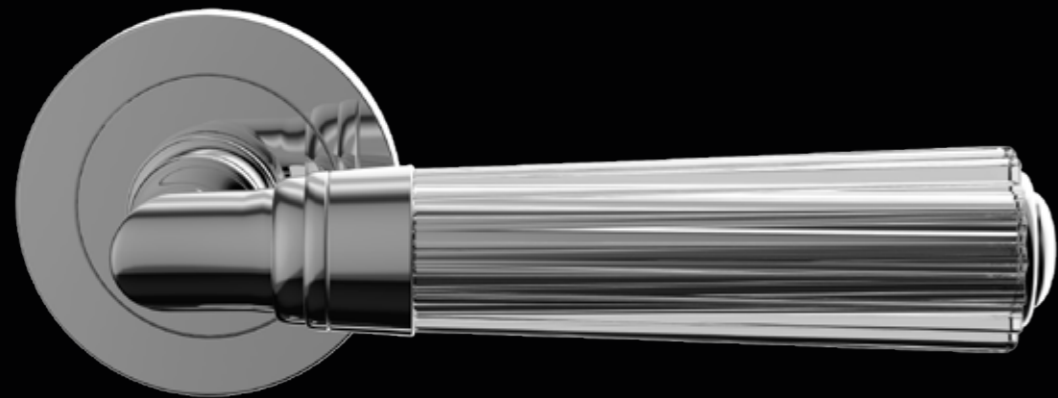

ELKA Rigata

Cristallo
DE' MEDICI
Pb 24%

ELKART01F4OP2
Maniglia in cristallo trasparente 24% Pb, molato a mano con mole a pietra.
Montatura in ottone cromato.
Hand bevelled in stone, 24%Pb clear crystal door handle.
Chrome plated brass base.

ELKARS01F4OP2
Maniglia in cristallo satinato 24% Pb, molato a mano con mole a pietra. Montatura in ottone cromato.
Hand bevelled in stone, 24%Pb mat crystal door handle.
Chrome plated brass base.

ELKART05F1OP2
Maniglia in cristallo colore ambra 24% Pb, molato a mano con mole a pietra. Montatura in ottone lucido.
Hand bevelled in stone, 24%Pb amber colour crystal door handle.
Polished brass base.

Fori chiave disponibili / Available key holes